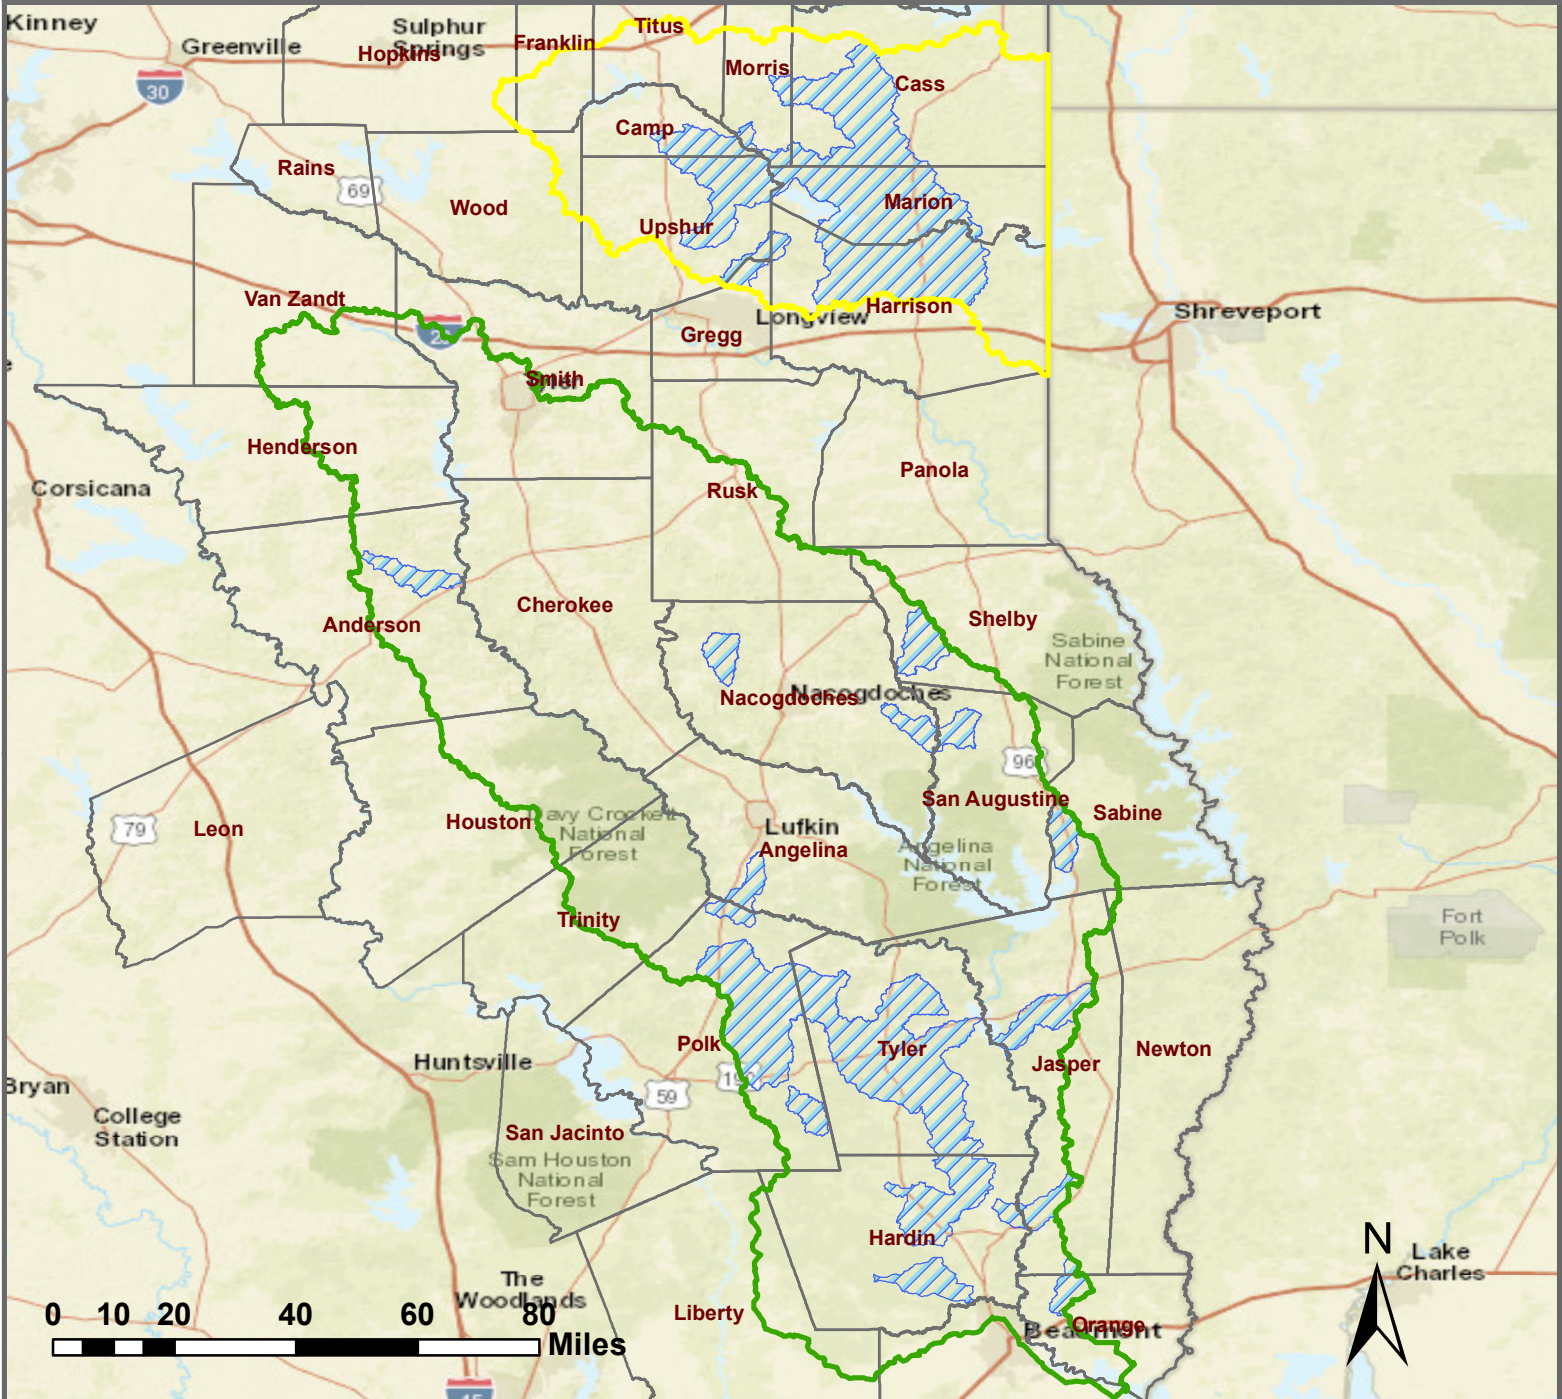

Neches River and Cypress Basin Watershed Restoration Program Eligible Areas

-  **Cypress Basin**
-  **Neches Basin**
-  **High Priority Watersheds**